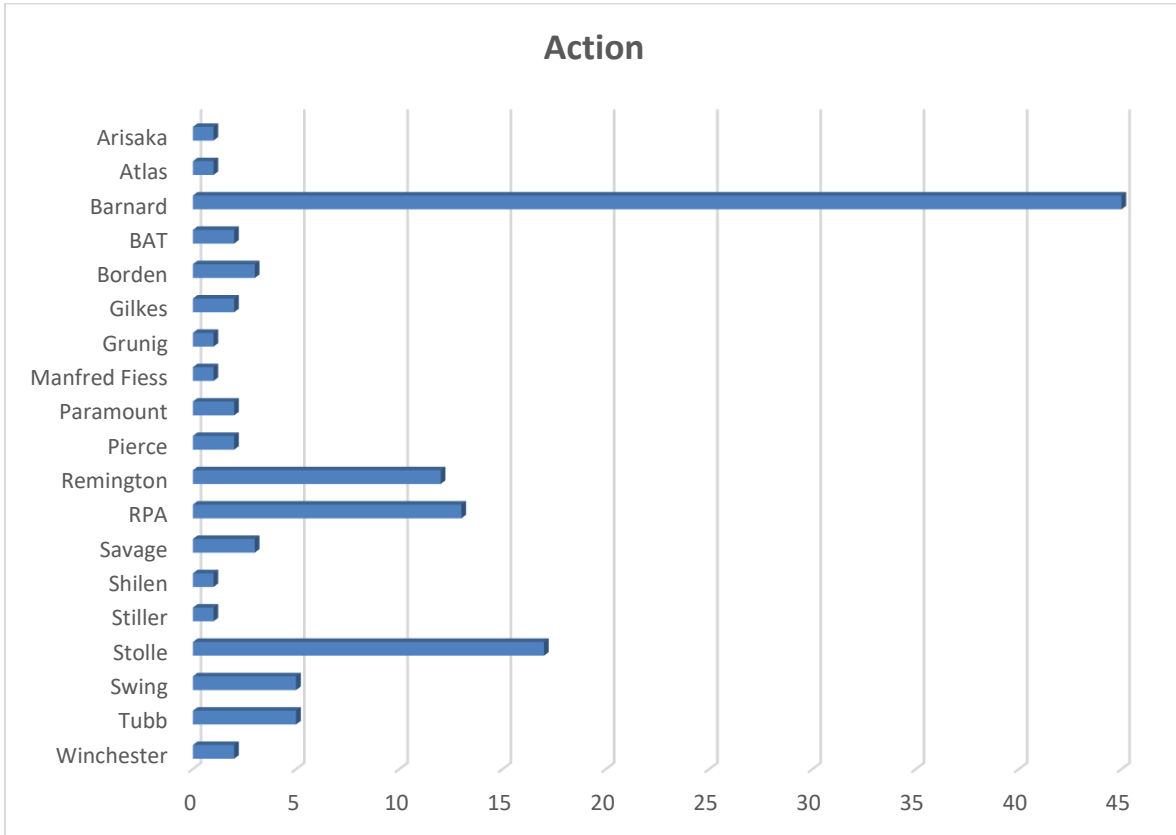

2018 Sling/TR Equipment List

Stock

Rifle Scope

Trigger

Rear Sight

Front Sight

Shooting Jacket

Spotting Scope

Bullet