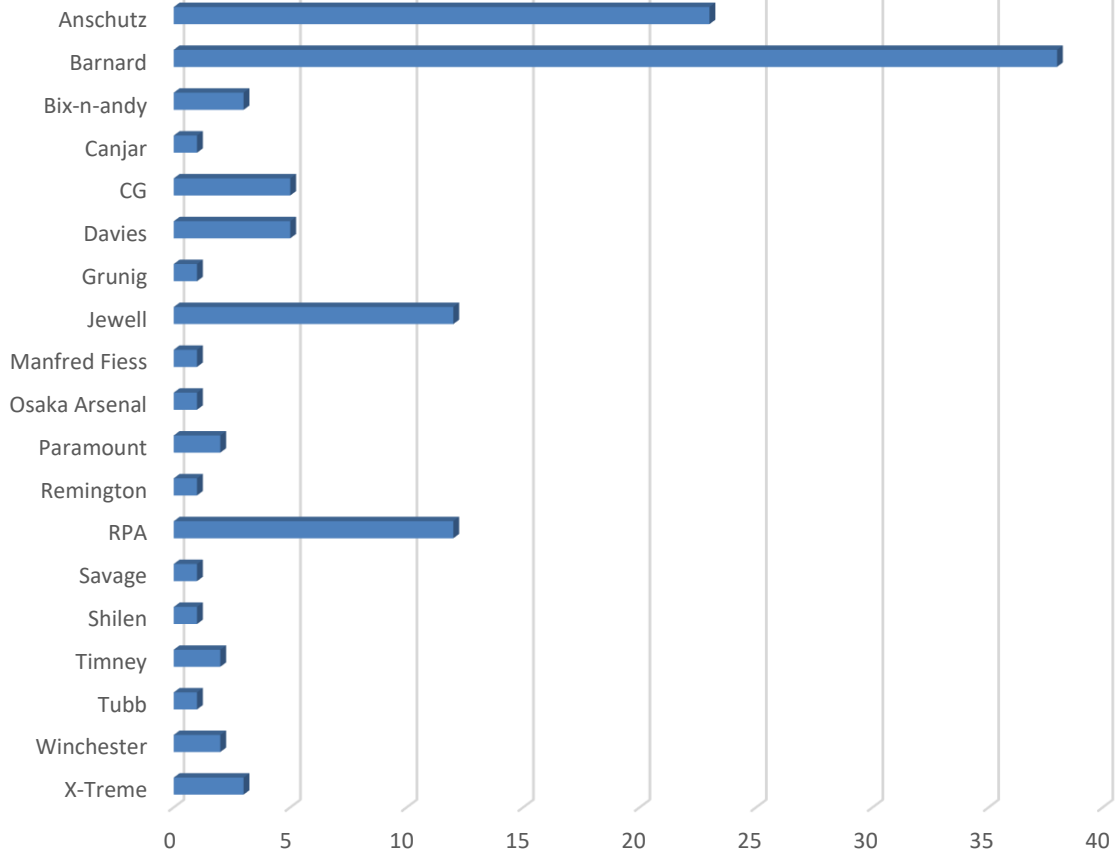

2018 Sling/TR Equipment List

Stock

Rifle Scope

Trigger

Rear Sight

Front Sight

Shooting Jacket

Spotting Scope

Bullet