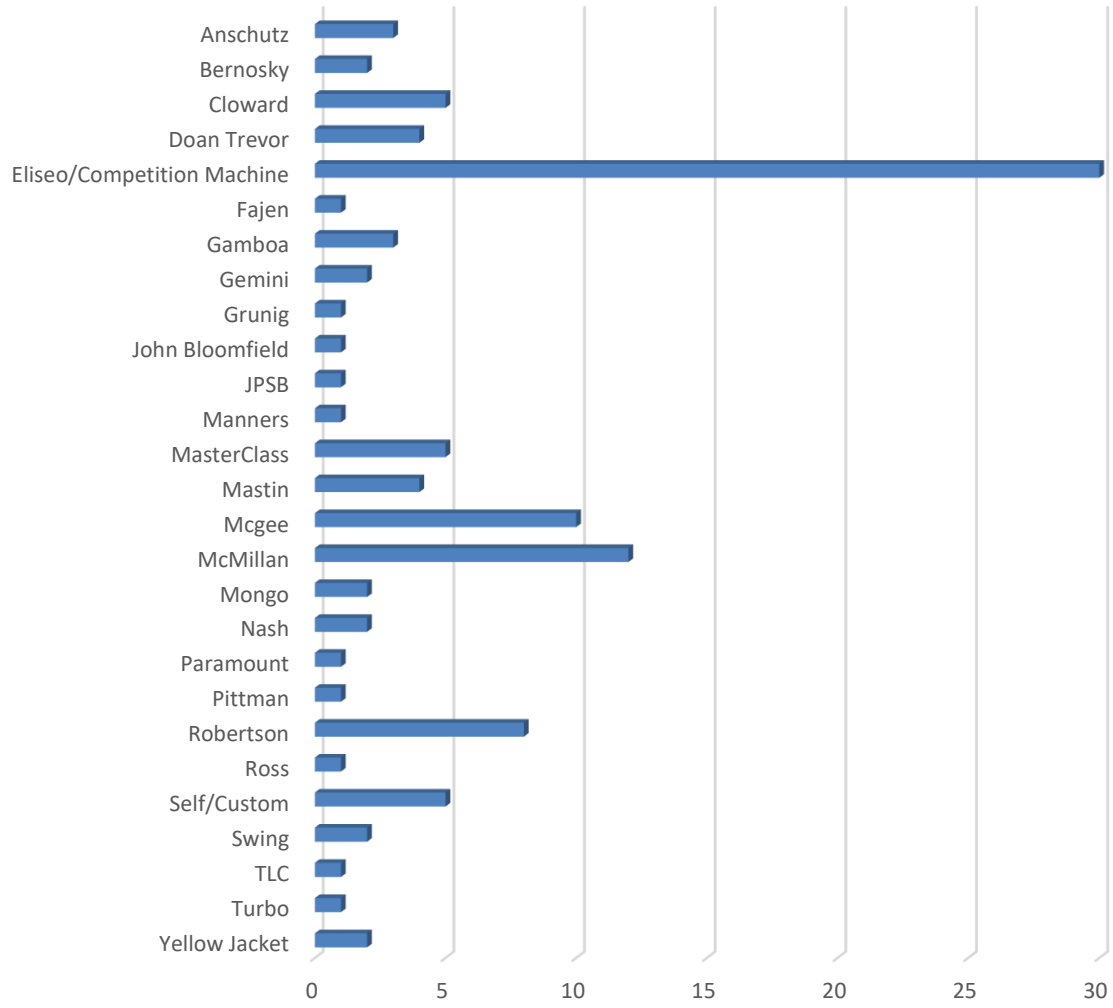

2018 Sling/TR Equipment List

Stock

Rifle Scope

Trigger

Rear Sight

Front Sight

Shooting Jacket

Spotting Scope

Bullet