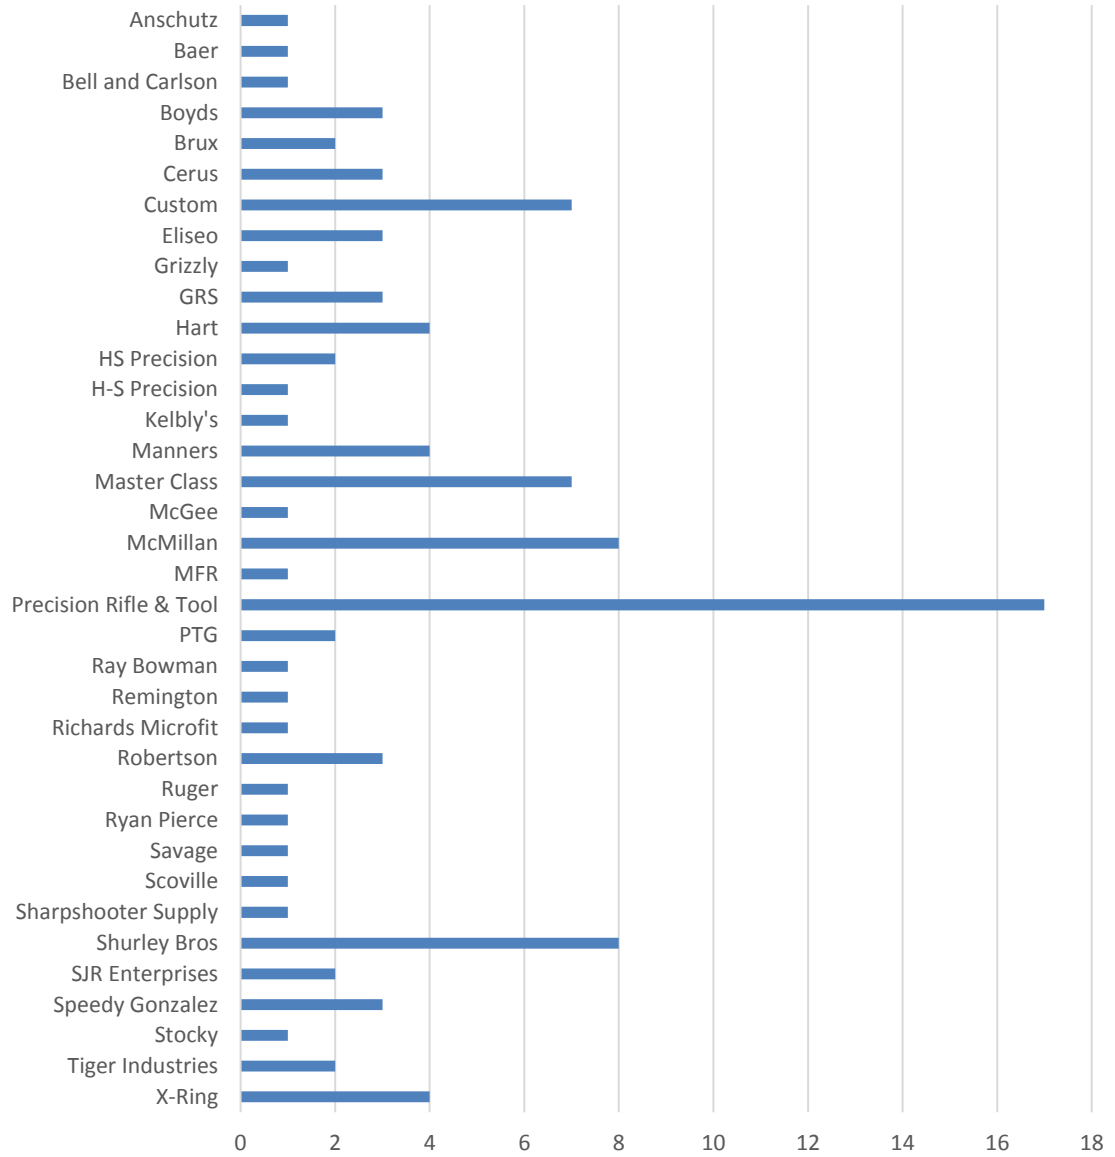

# 2017 F-Open Equipment List

# Stock

## Spotting Scope